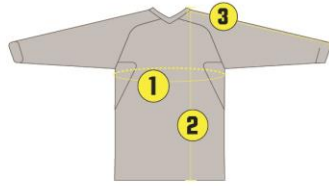

SIZE CHART

OUR SIZE CHART IS BASED ON AN AVERAGE AND IS A RECOMMENDATION ONLY. EVERY PERSON IS BUILT DIFFERENTLY.

L3

JERSEY

SIZE	1 TORSO	2 FRONT LENGTH	3 SLEEVE
S	102CM	68CM	77CM
M	106CM	70CM	79CM
L	110CM	72CM	81CM
XL	114CM	74CM	83CM
XXL	118CM	76CM	85CM
3XL	122CM	78CM	87CM
4XL	126CM	80CM	89CM