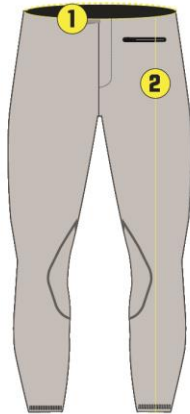

SIZE CHART

OUR SIZE CHART IS BASED ON AN AVERAGE AND IS A RECOMMENDATION ONLY. EVERY PERSON IS BUILT DIFFERENTLY.

L3 PANT

SIZE	1 CIRCUMFERENCE (RELAXED - STRETCHED)	2 OVERALL LENGTH
S	72-82CM	88CM
M	76-86CM	90CM
L	80-90CM	92CM
XL	84-94CM	96CM
XXL	88-98CM	98CM
3XL	92-102CM	100CM
4XL	96-106CM	102CM