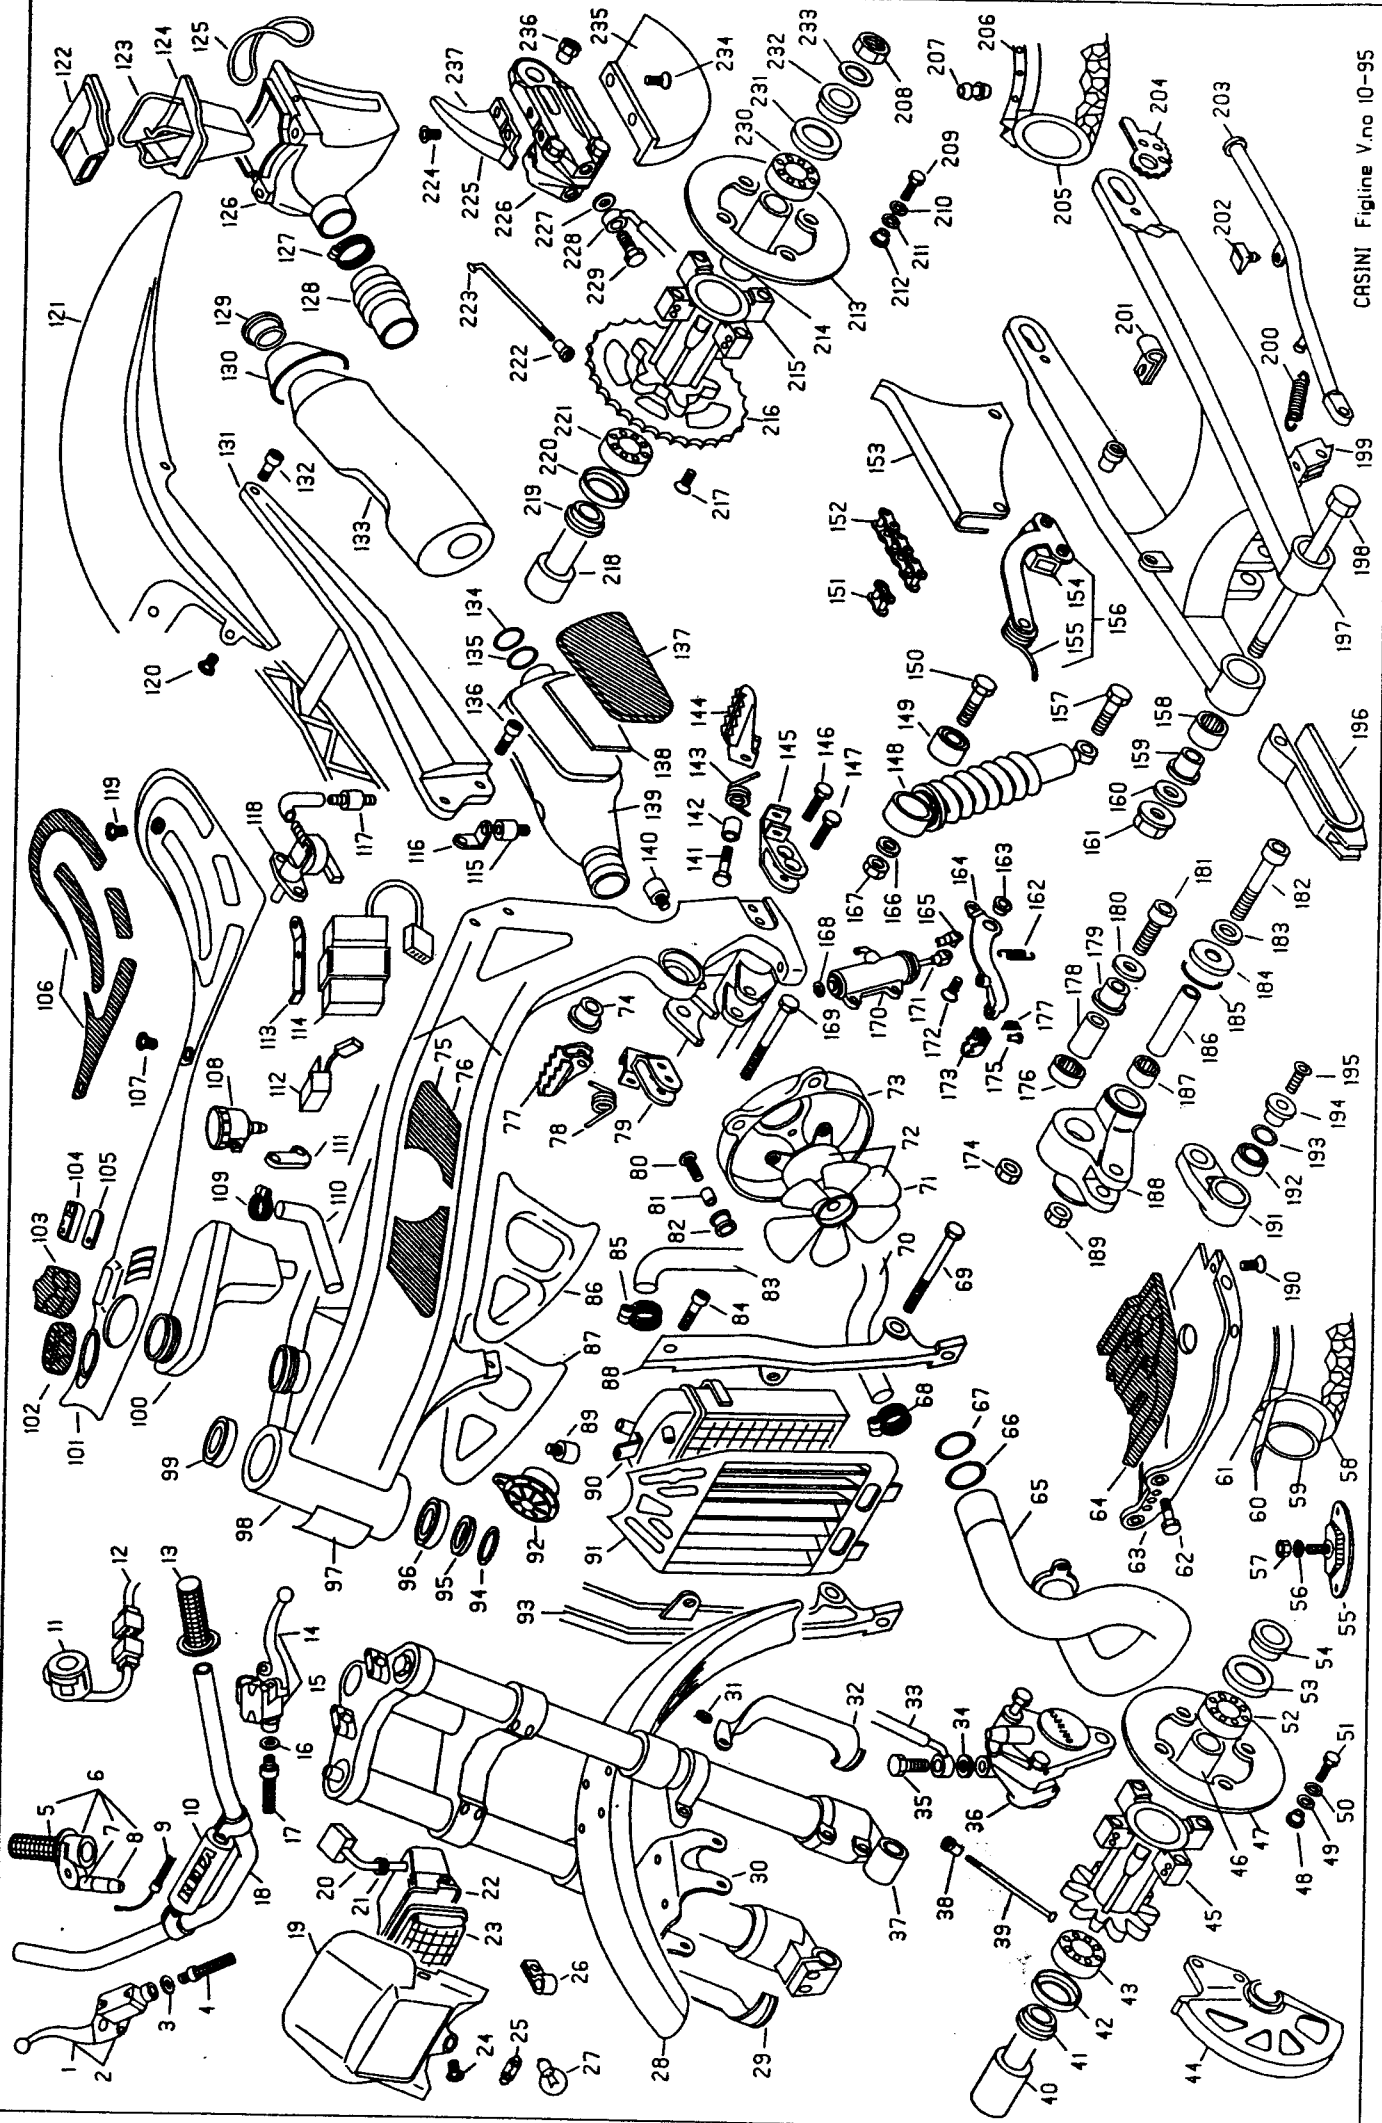

N. CODE	DESCRIPTION	N. CODE	DESCRIPTION	N. CODE	DESCRIPTION	N. CODE	DESCRIPTION	N. CODE	DESCRIPTION		
1	21-27070-0-68	FRONT BRAKE LEVER ONLY	66	10-67100	OIL SEAL	131	29-11290	REAR FRAME	196	29-10080-0-52	SLIDING BLOCK
2	21-02050-0-68	FRONT BRAKE LEVER	67	10-67100	OIL SEAL	132	31-30750	SCREW 6x15	197	15-49590	SHINGING ARM
3	16-50510	COPPER WASHER 10x15x1	68	15-15230	CLAMP	133	28-31660	SILENCER	198	25-55770	S/ARM SPINDLE
4	29-09111	FRONT BRAKE HOSE	69	11-69380	RADIATOR TUBE	134	10-66680	OIL SEAL	199	28-98570-0-66	STAND BRACKET
5	22-18600	GRIP	70	29-15860	FAN	135	10-66680	OIL SEAL	200	22-47010	STAND SPRING
6	12-35090	THROTTLE KIT	71	31-21530	COMPL. ELECTRIC FAN	136	31-63890	SCREW 8x20	201	15-14300	CLAMP
7	12-35960	THAIST GRIP COVER	72	14-01000-1-00	ELECTRIC FAN BRACKET	137	12-88410	HUFFLER COVER	202	16-29490	GROMMET
8	15-34080	GROMMET	73	28-98010-0-52	ROD FIXING BUSH	138	15-02500	INSULATING FELT	203	12-39930-0-66	STAND
9	29-14790-0-52	THROTTLE CABLE	74	11-26400	TANK PROTECTION RH	139	22-03350	HUFFLER	204	29-11860	CHAIN TENSIONER
10	16-23590-0-77	HANDLEBAR RUBBER	75	25-99000-0-52	TANK PROTECTION LH	140	28-91940	SILENT BLOCK	205	12-81470	TIRE 18 TUBELESS
11	13-36640	SWITCH	76	23-99810-0-52	RH FOOTREST	141	11-55700	BOLT	206	12-42920	RIM 18 TUBELESS
12	18-01670	ELECTRIC EQUIPMENT	77	25-32820	RH FOOTREST SPRING	142	13-46590	SPACER	207	31-10000	TUBELESS VALVE
13	22-18500	GRIP	78	22-62010	RH FOOTREST BRACKET	143	22-62020	LH FOOTREST	208	13-29600	REAR WHEEL NUT
14	21-27060-0-68	CLUTCH LEVER ONLY	79	29-99290	SCREW 6x16	144	25-92530	LH FOOTREST BRACKET	209	11-49010	BOLT 6x20
15	21-02420-0-68	CLUTCH LEVER	80	31-30540-0-52	SPACER	145	28-99900	BOLT	210	27-57510	WASHER 6x18
16	16-50510	CLIPPER WASHER	81	11-28500	SILENT BLOCK	146	11-54500	BOLT	211	22-31980	SPRING
17	29-09090	HYDRAULIC CLUTCH HOSE	82	28-91500	RADIATOR TUBE	147	11-55450	BOLT	212	13-62000	BRAKE DISK SPACER
18	22-20450	HANDLEBAR	83	29-15080	SCREW 8x15	148	10-03710	SHOCK ABSORBER	213	13-39310	BRAKE DISK
19	22-28690-0-77	HEADLIGHT HOLDER	84	31-63880	CLAMP	149	28-93250	SPHERICAL BUSH	214	13-62710	WHEEL HUB INNER SPACER
20	18-01510	HEADLIGHT WIRES	85	15-15230	LH RADIATOR COVER	150	11-63710	BOLT 10x70	215	12-89440	REAR HUB W/BEARING 77
21	28-91500	SILENT-BLOCK	86	13-23410-0-59	RH RADIATOR COVER	151	22-11220	CONNECTING LINK	216	12-89440	REAR SPACER
22	25-98720	HEADLIGHT REAR COVER	87	15-23400-0-59	LH RADIATOR COVER	152	12-06760	CHAIN	217	31-63930	SCREW
23	16-47060	HEADLIGHT	88	29-11340	RH FRONT FRAME	153	12-84860-0-52	CHAIN GUARD	218	31-55760	REAR WHEEL AXLE "ERGAL"
24	31-30530-0-52	SCREW 6x12	89	28-91940	SILENT BLOCK	154	16-22500	CHAIN TENS BLOCK	219	13-85720	WHEEL HUB RH SPACER
25	21-15570	LAMP	90	16-45540-0-59	RADIATOR COVER	155	22-81110	SPRING	220	25-98760	BEARING PROTECTION
26	25-25160	CLAMP	91	18-09220	HOAN	156	25-25950	SLIDING BLOCK	221	12-98010	BEARING
27	21-15460	LAMP	92	29-11330	RH FRONT FRAME	157	11-63000	BOLT 10x50	222	23-10030	SPECIAL NIPPLES
28	25-15190-0-77	FRONT FENDER W/DECALS	93	10-66680	OIL SEAL	158	11-23000	S/ARM NEEDLE BEARING	223	31-26090	REAR SPOKE
29	25-98870-0-77	RH FRONT FORK PROTECTION	94	10-67390	CONICAL BEARING	159	13-49200	SPACER	224	12-88080-0-52	REAR DISK BRAKE COVER
30	28-98270	FENDER BRACKET	95	12-96800	PLATE	160	27-67500	WASHER	225	25-03030-0-68	REAR BRAKE PLIERS
31	19-54510	SPACER	96	29-02020	FRONT FRAME	161	13-23510	S/ARM SPECIAL NUT	226	16-50510	COPPER WASHER 10x15x1
32	25-98880-0-77	LH FRONT FORK PROTECTION	97	12-96800	FRONT FRAME	162	22-62170	RET BRAKE PEDAL SPRING	227	16-50510	REAR BRAKE HOSE
33	29-09111	FRONT BRAKE HOSE	98	12-96800	FRONT FRAME	163	11-26610	BRAKE LEVER BUSH	228	29-09140	REAR BRAKE HOSE
34	11-65040	SPEC. BOLT BRAKE TUBE	99	12-96800	LIQUID TANK	164	25-28070	BRAKE PEDAL	229	11-65040	SPEC. BOLT BRAKE TUBE
35	25-03040-0-68	FRONT BRAKE PLIERS	100	28-85600	TANK COVER	165	28-93130	PUMP PIN W/SPRING	230	12-98010	BEARING
36	15-08030	FRONT FORK	101	12-88510-0-68	TANK PLUG	166	27-54000	WASHER	231	25-98760	BEARING PROTECTION
37	29-10100	NIPPLES	102	29-10510	RADIATOR CAP	167	13-19010	SELF-BLOCKING NUT	232	13-85730	WHEEL HUB LH SPACER
38	27-24190	FRONT SPOKE	103	29-01400	ELECTRONIC SPEEDOMETER	168	16-50510	COPPER WASHER 10x15x1	233	27-71210	WASHER 17x31x3
39	25-56810	FRONT WHEEL AXLE "ERGAL"	104	12-09390	SPEEDOMETER BRACKET	169	11-63890	BOLT 10x100	234	31-26200	SCREW 4x12
40	18-85130	WHEEL HUB RH SPACER	105	28-95160	SEAT	170	25-91170	REAR BRAKE PUMP	235	12-88050-0-52	REAR DISK BRAKE COVER
41	25-98760	BEARING PROTECTION	106	28-01580-0-52	SCREW 6x12	171	10-84500	REAR BRAKE ROD			
42	12-98010	BEARING	107	31-30530-0-52	CLAMP	172	31-63940	SCREW 8x25			
43	12-88010	FRONT DISK BRAKE COVER	108	28-05100	UPPER RADIATOR TUBE	173	22-90050	FOOTREST HUB